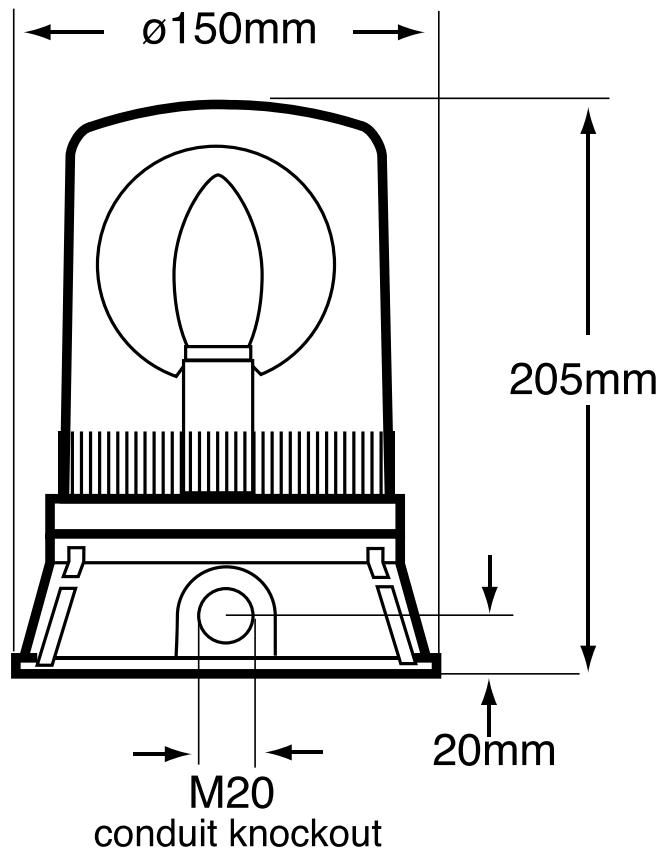

ELECTRICAL

Nominal voltage	230.0 V
Electricity consumption	0.29 A
Type of current	AC
Function	Rotating

CONSTRUCTION

Colour of lamp hood	Blue
Degree of protection (IP)	IP65
Lamp holder	E14
Mounting method	Surface mounting

PHOTOMETRIC

Lamp type	Other
-----------	-------

MOR40005B

Moflash Beacon Rotating E14 x 60W 230V AC IP65 Wall or Surface Mount Lens Blue

MOFLASH
SIGNALLING
BEACONS

DIMENSIONAL DIAGRAM

MOR4005B

Moflash Beacon Rotating E14 x 60W 230V AC IP65 Wall or Surface Mount Lens Blue