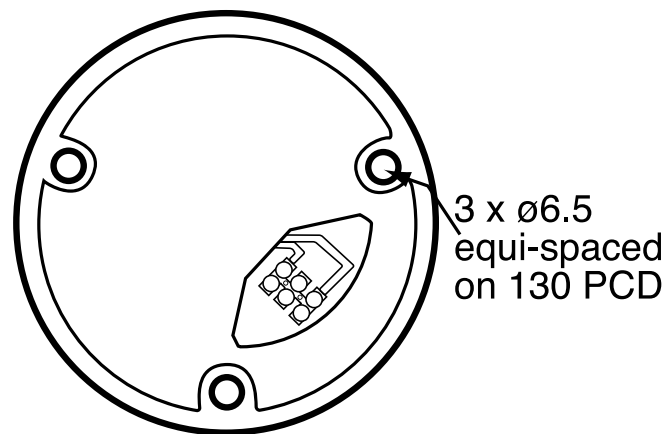

MOR40005B

Moflash Beacon Rotating E14 x 60W 230V AC IP65 Wall or Surface Mount Lens Blue

MOFLASH
SIGNALLING
BEACONS

Component type	Rotating beacon alarm luminaire
Range	Filament/Halogen Beacon
Model	N/A
Product status	Existing

ELECTRICAL

Nominal voltage	230.0 V
Electricity consumption	0.29 A
Type of current	AC
Function	Rotating

CONSTRUCTION

Colour of lamp hood	Blue
Degree of protection (IP)	IP65
Lamp holder	E14
Mounting method	Surface mounting

PHOTOMETRIC

Lamp type	Other
-----------	-------

MOR40005B

Moflash Beacon Rotating E14 x 60W 230V AC IP65 Wall or Surface Mount Lens Blue

MOFLASH
SIGNALLING
BEACONS

DIMENSIONAL DIAGRAM

MOR4005B

Moflash Beacon Rotating E14 x 60W 230V AC IP65 Wall or Surface Mount Lens Blue